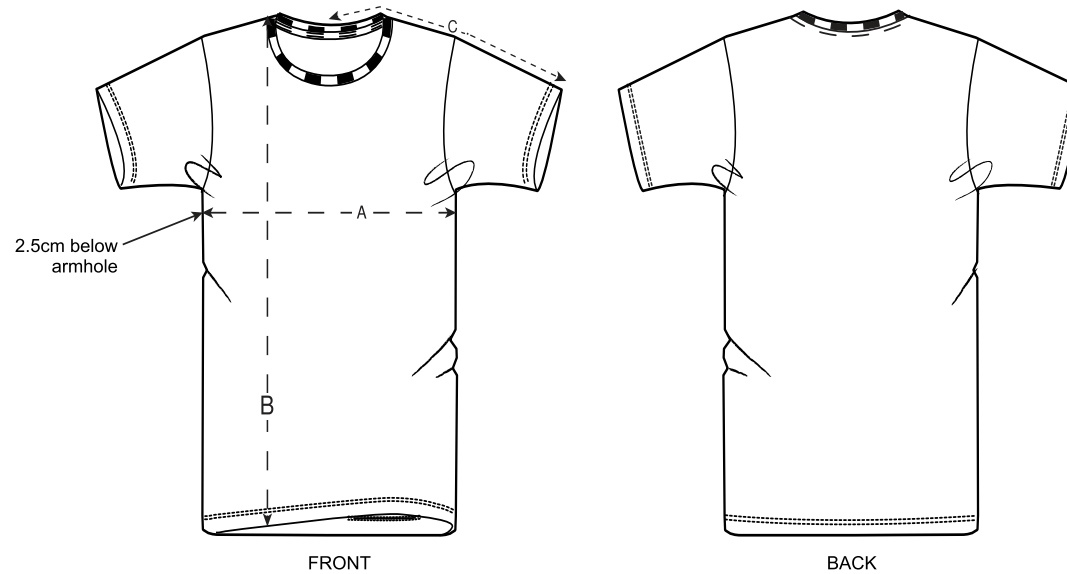

S

M

L

XL

XXL

## Size guide

\*Centimeters

SIZES		S	M	L	XL	XXL
A	Half Chest	45.7	50.8	55.9	60.9	66
B	Body Length	71.1	73.7	76.2	78.7	81.3
C	Sleeve Length	42.5	45.7	48.9	52.1	55.2