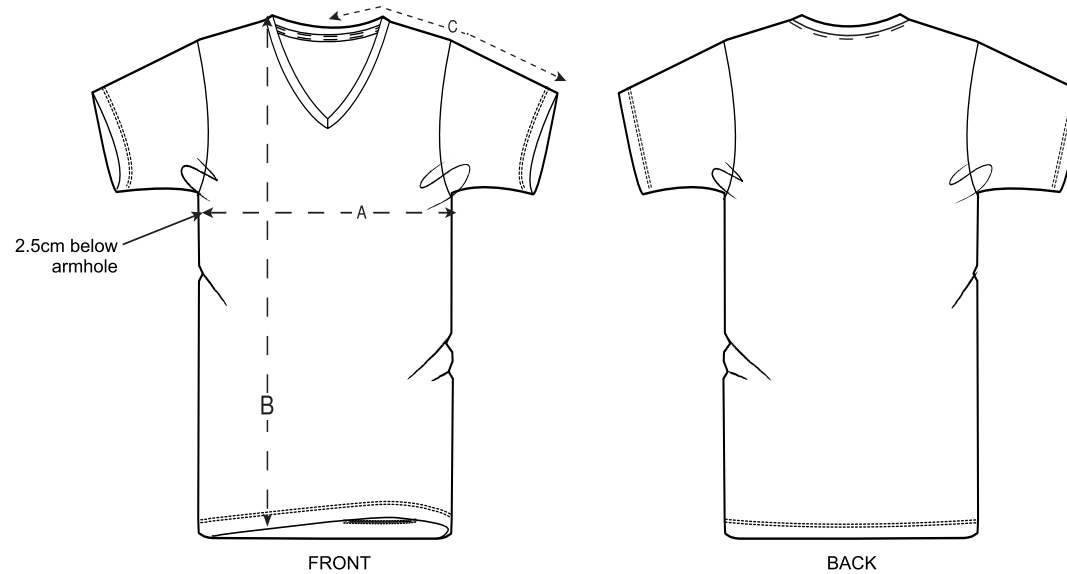

S

M

L

XL

XXL

Size guide

*Centimeters

SIZES		S	M	L	XL	XXL
A	Half Chest	45.7	50.8	55.9	60.9	66
B	Body Length	71.1	73.7	76.2	78.7	81.3
C	Sleeve Length	42.5	45.7	48.9	52.1	55.2