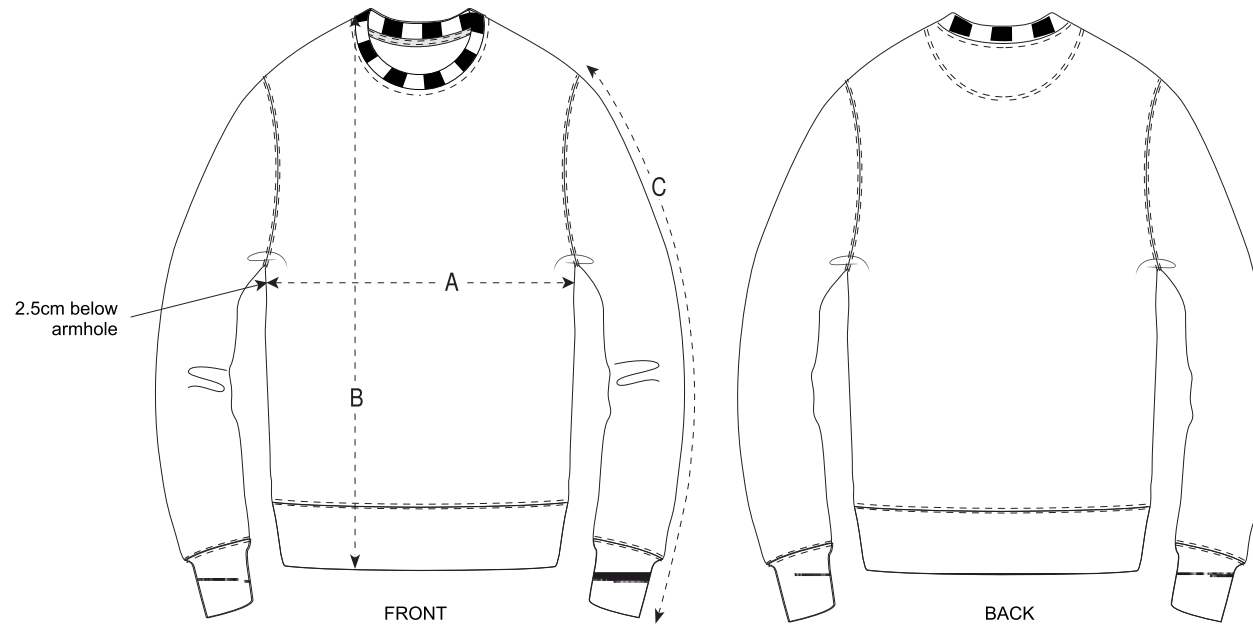

XS

S

M

L

XL

XXL

Size guide

*Centimeters

SIZES		XS	S	M	L	XL	XXL
A	Half Chest	50.1	53.1	55.7	58.7	61.8	65.4
B	Body Length	61.7	64.1	67.6	69.5	74.3	75
C	Sleeve Length	59.3	60.1	63.6	64	65.6	67.7