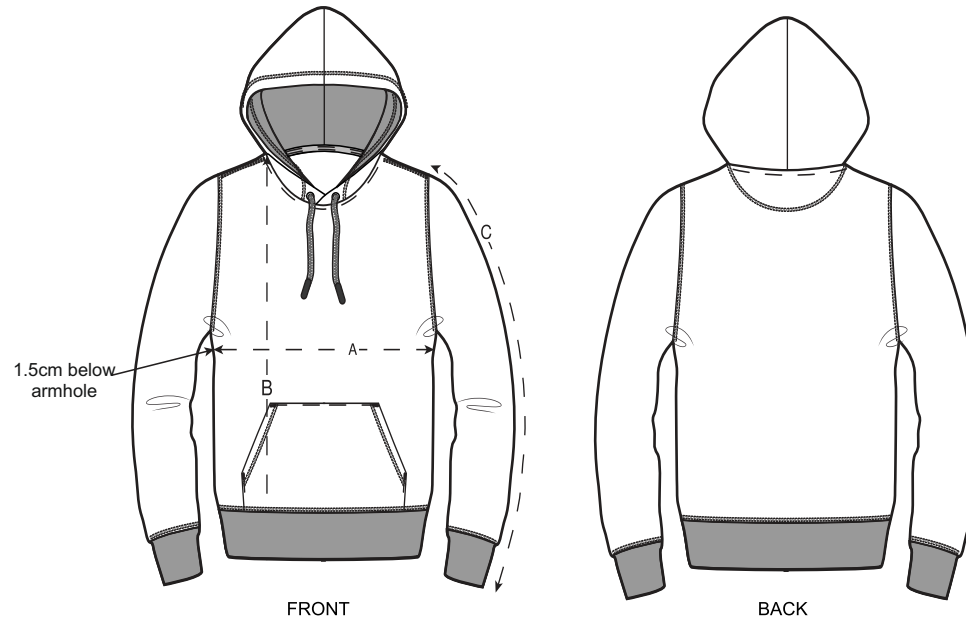

XS

S

M

L

XL

XXL

## Size guide

\*Centimeters

SIZES		XS	S	M	L	XL	XXL
A	Half Chest	50.1	53.1	55.7	58.7	61.8	65.4
B	Body Length	61.7	64.1	67.6	69.5	74.3	75
C	Sleeve Length	59.3	60.1	63.6	64	65.6	67.7