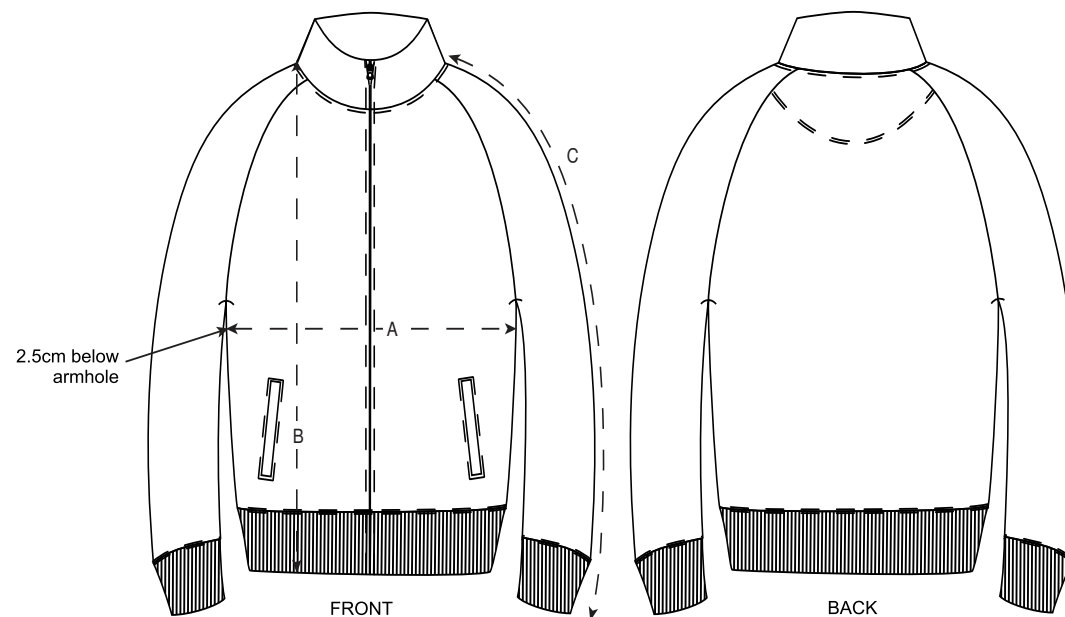

S

M

L

XL

XXL

Size guide

*Centimeters

SIZES		S	M	L	XL	XXL
A	Half Chest	51.6	54.7	57	62	65.4
B	Body Length	64.1	67.5	69	72	74.2
C	Sleeve Length	65.6	67.2	69.2	70	70.4